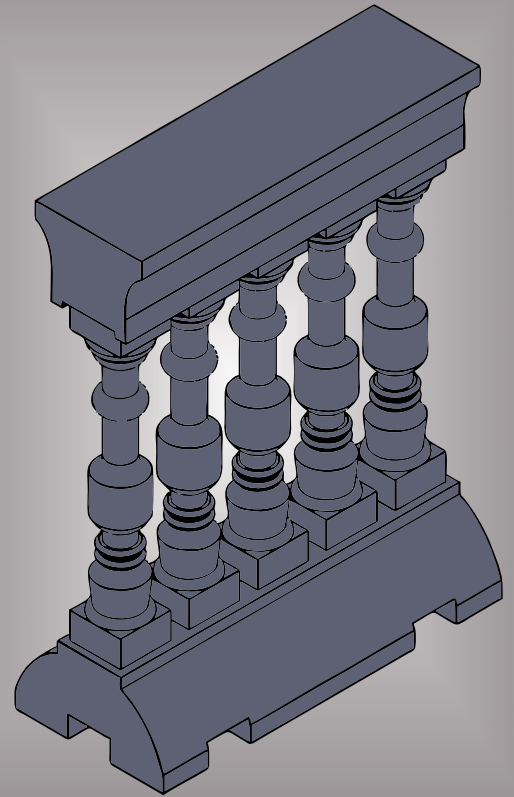

# PIOMBO

BALUSTRADE-005

**WESTMOULD**  
Manufacturing & Distributing Ltd.

## BALUSTRADE-005

FRONT ELEVATION

SIDE ELEVATION

### MEASUREMENTS:

HEIGHT

TOTAL LENGTH

RADIUS PIECES

QUALITY:  GRAND  PREMIERE

DATE:

SIGNATURE: