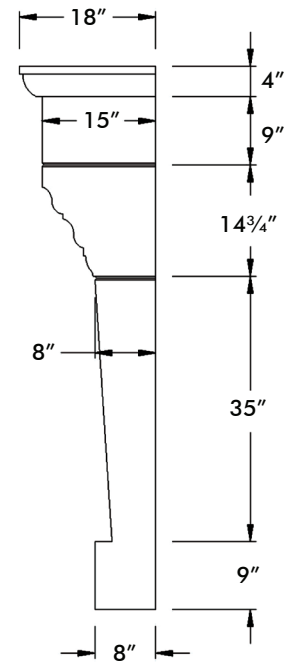

MILANO

BUILDER SERIES

MILANO

PLAN

FRONT ELEVATION

SIDE ELEVATION

MEASUREMENTS:

INSERT
HEIGHT
WIDTH

WALL MAX
HEIGHT
WIDTH

TEXTURE: PIT PAINT

DATE:

SIGNATURE: