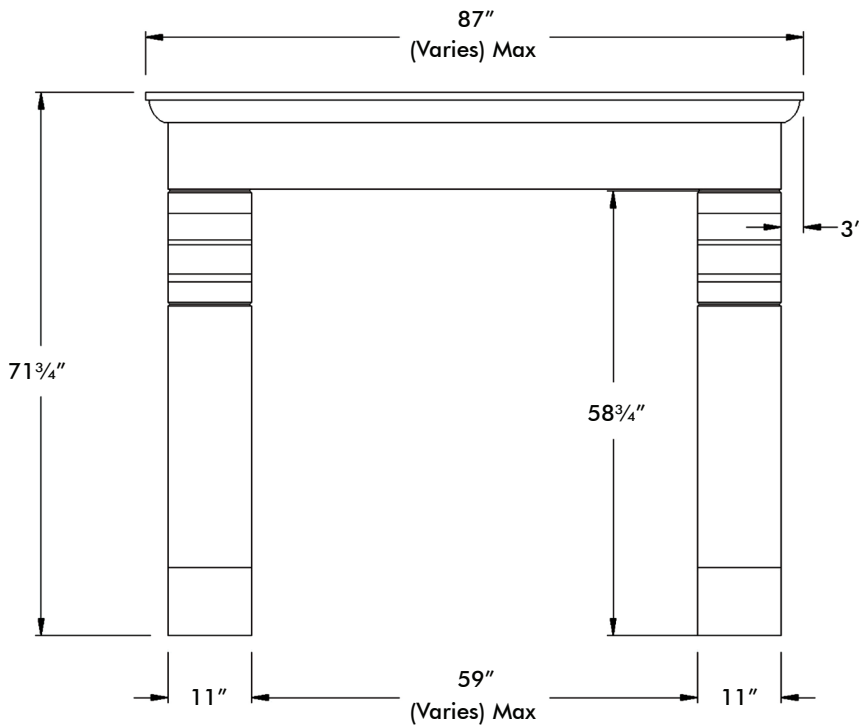

MILANO

BUILDER SERIES

MILANO

PLAN

FRONT ELEVATION

SIDE ELEVATION

MEASUREMENTS:

INSERT
HEIGHT
WIDTH

WALL MAX
HEIGHT
WIDTH

TEXTURE: PIT PAINT

DATE:

SIGNATURE: