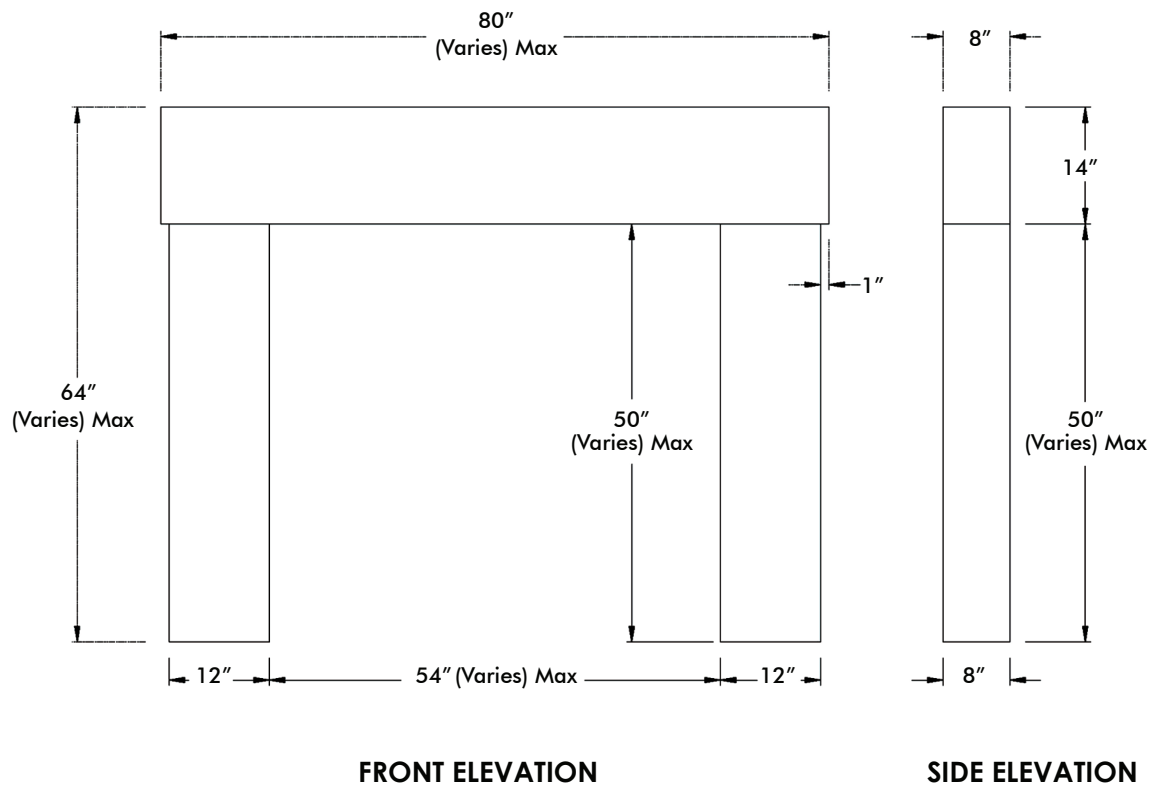

C H E L S E A

B U I L D E R S E R I E S

C H E L S E A

MEASUREMENTS:

INSERT
HEIGHT
WIDTH

WALL MAX
HEIGHT
WIDTH

TEXTURE: PIT PAINT

DATE: