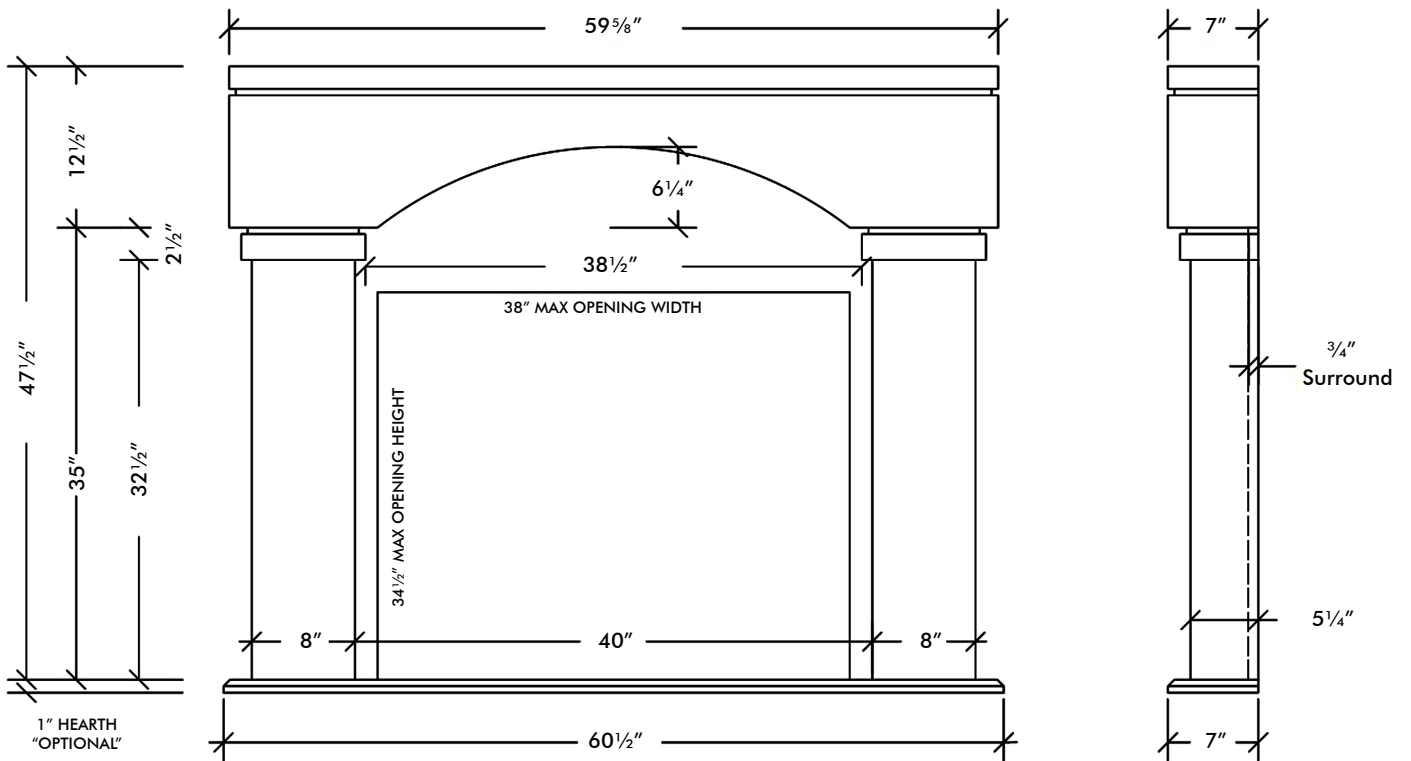

CAMBRIDGE

BUILDER SERIES

WESTMOULD
Manufacturing & Distributing Ltd.

CAMBRIDGE

MEASUREMENTS:

INSERT
HEIGHT
WIDTH

WALL MAX
HEIGHT
WIDTH

TEXTURE: PIT PAINT