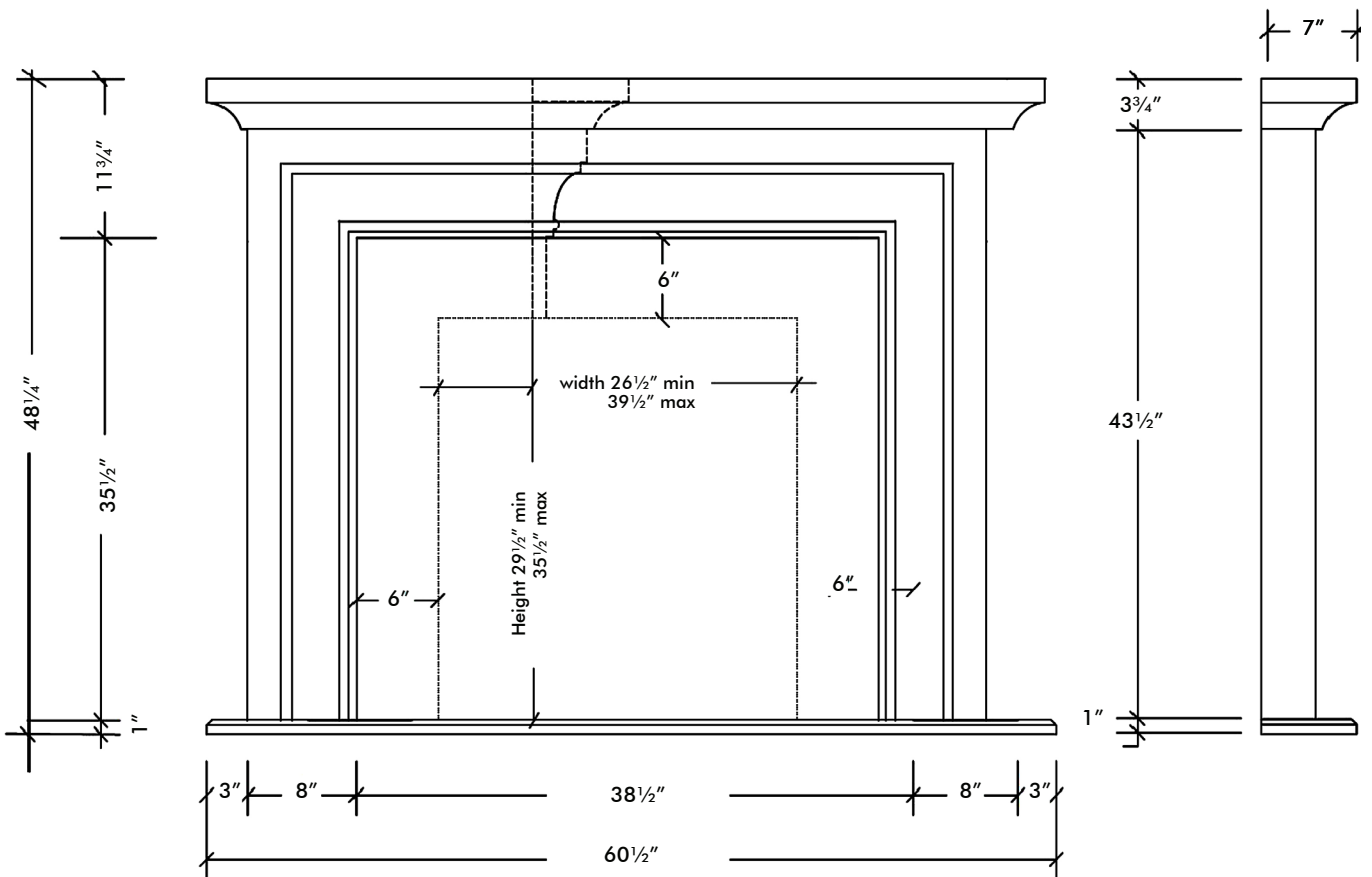

WESTMINSTER

BUILDER SERIES

WESTMOULD
Manufacturing & Distributing Ltd.

STONE MOUNTAIN
CASTINGS CANADA LTD.

WESTMINSTER

MEASUREMENTS:

INSERT
HEIGHT
WIDTH

WALL MAX
HEIGHT
WIDTH

TEXTURE: PIT PAINT

DATE:

SIGNATURE: