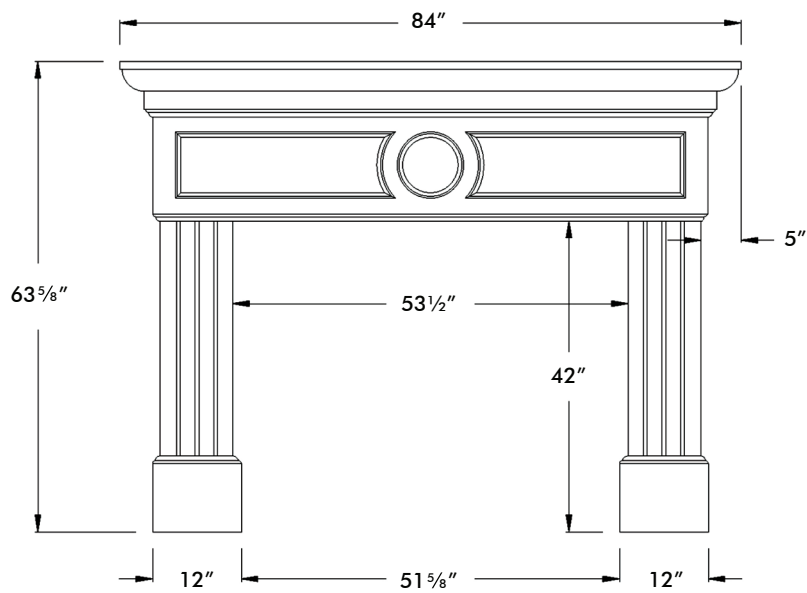

PALERMO

BUILDER SERIES

WESTMOULD
Manufacturing & Distributing Ltd.

PALERMO

FRONT ELEVATION

SIDE ELEVATION

MEASUREMENTS:

INSERT
HEIGHT
WIDTH

WALL MAX
HEIGHT
WIDTH

TEXTURE: PIT PAINT

DATE:

SIGNATURE: