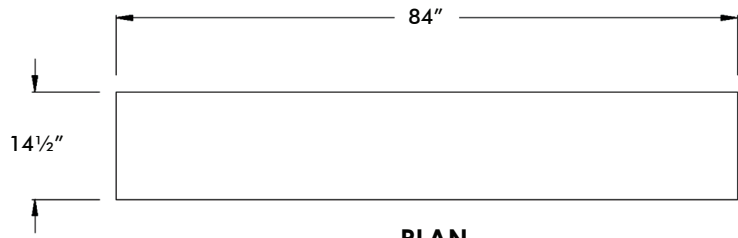

PALERMO

BUILDER SERIES

WESTMOULD
Manufacturing & Distributing Ltd.

PALERMO

FRONT ELEVATION

SIDE ELEVATION

MEASUREMENTS:

INSERT
HEIGHT
WIDTH

WALL MAX
HEIGHT
WIDTH

TEXTURE: PIT PAINT

DATE:

SIGNATURE: