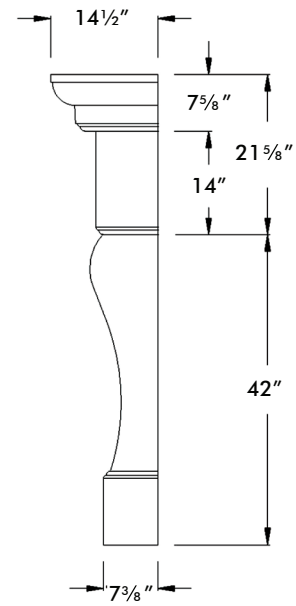

PALERMO

BUILDER SERIES

WESTMOULD
Manufacturing & Distributing Ltd.

PALERMO

FRONT ELEVATION

SIDE ELEVATION

MEASUREMENTS:

INSERT
HEIGHT
WIDTH

WALL MAX
HEIGHT
WIDTH

TEXTURE: PIT PAINT

DATE:

SIGNATURE: