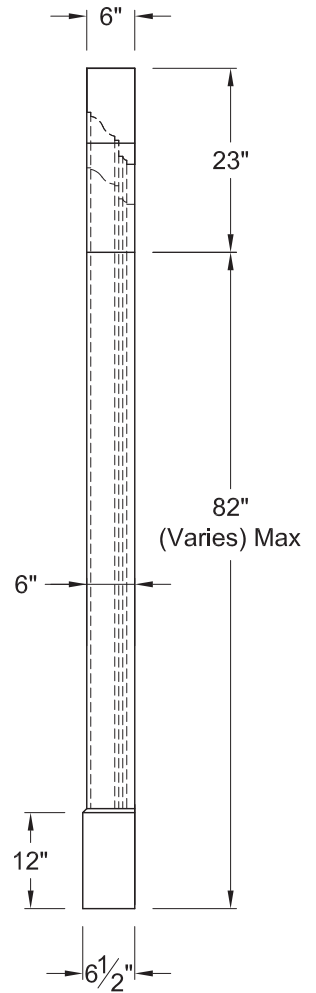

HAVANA

OVERMANTEL-01

FRONT ELEVATION

SIDE ELEVATION

MEASUREMENTS:

HEIGHT

LENGTH

RETURN