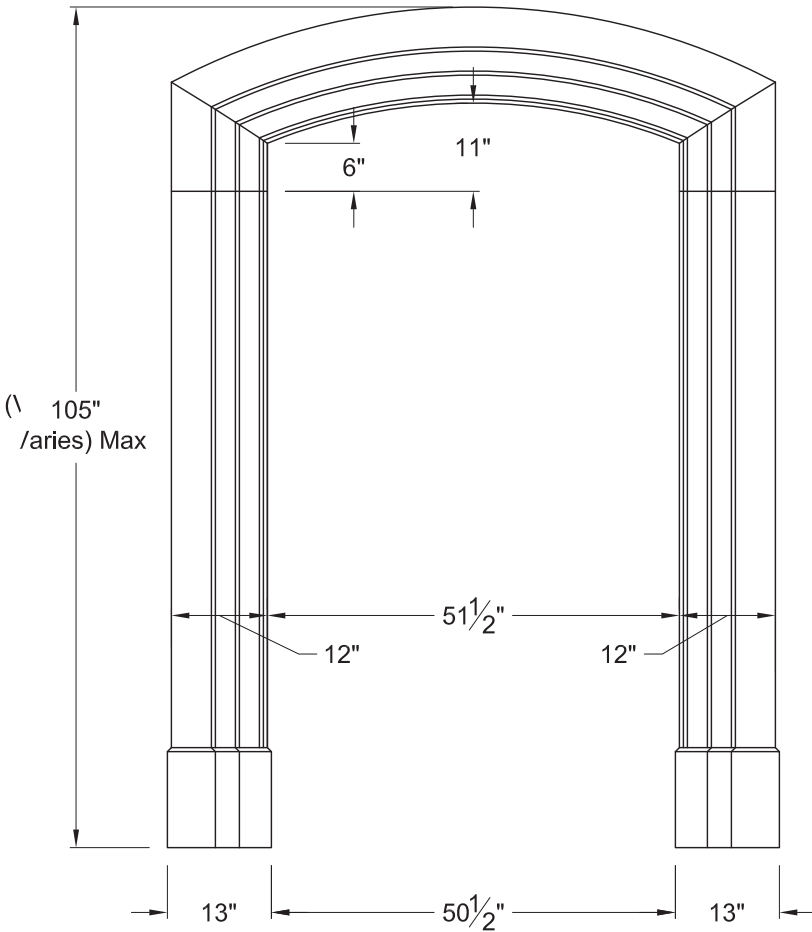

HAVANA

OVERMANTEL-01

FRONT ELEVATION

SIDE ELEVATION

MEASUREMENTS:

HEIGHT

LENGTH

RETURN